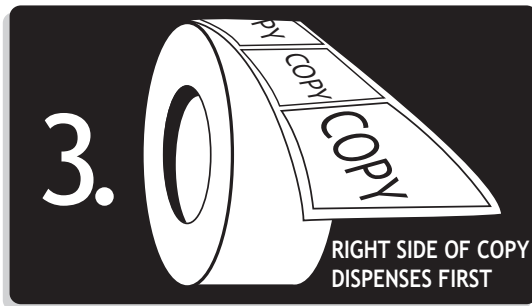

LABEL UNWIND CHART

For Copy Positions: 1-4 LABEL WOUND OUT

For Copy Positions: 5-8 LABEL WOUND IN